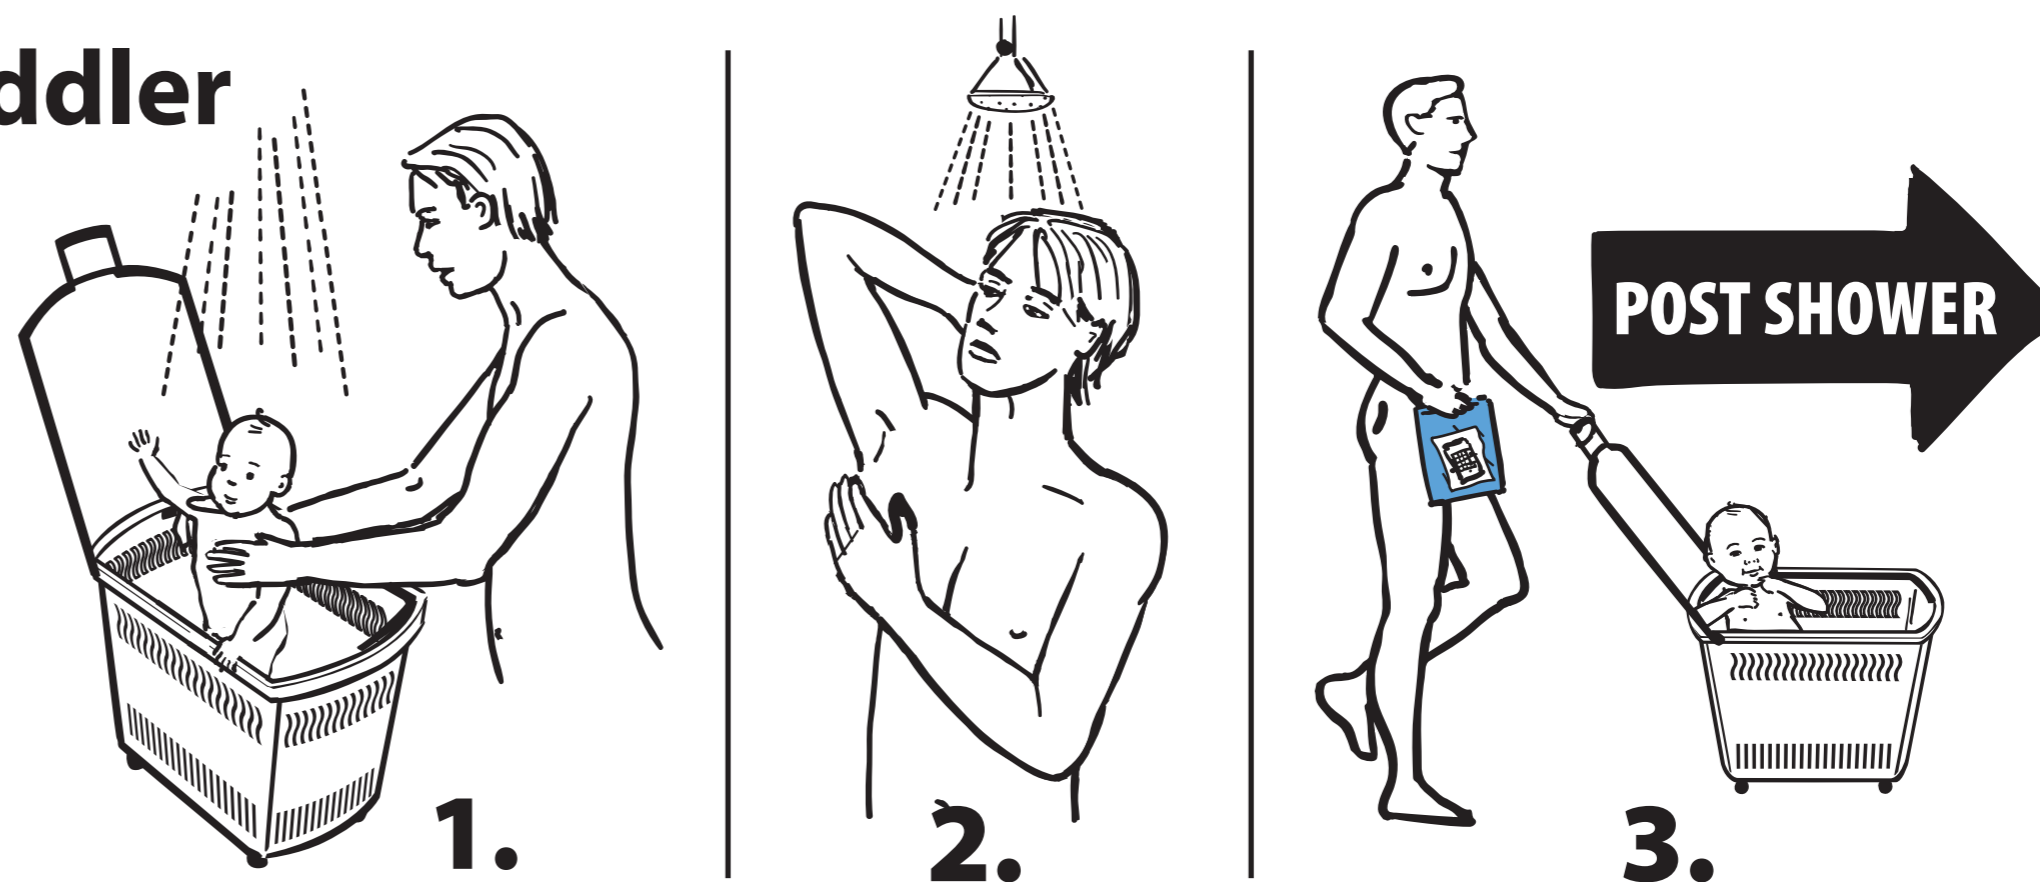

Shower-Rinse Procedure

Adults

Follow illustrated steps 1 - 2

You will have 45 seconds to rinse.

1. Rinse your hair and body very thoroughly.
2. Move into the Post-Shower area with your Blue bag #1.

Parents with an Infant or Toddler

Follow illustrated steps 1 - 3

1. Leaving infant in basket, rinse thoroughly.
2. Then thoroughly rinse yourself.
3. Move into the next section with your infant and Blue bag #1.

Parents with a Young Child

Follow illustrated steps 1 - 4

1. Rinse your child's hair and body thoroughly.
2. Then thoroughly rinse yourself.
3. Move into the next section with your child and Blue bag #1.