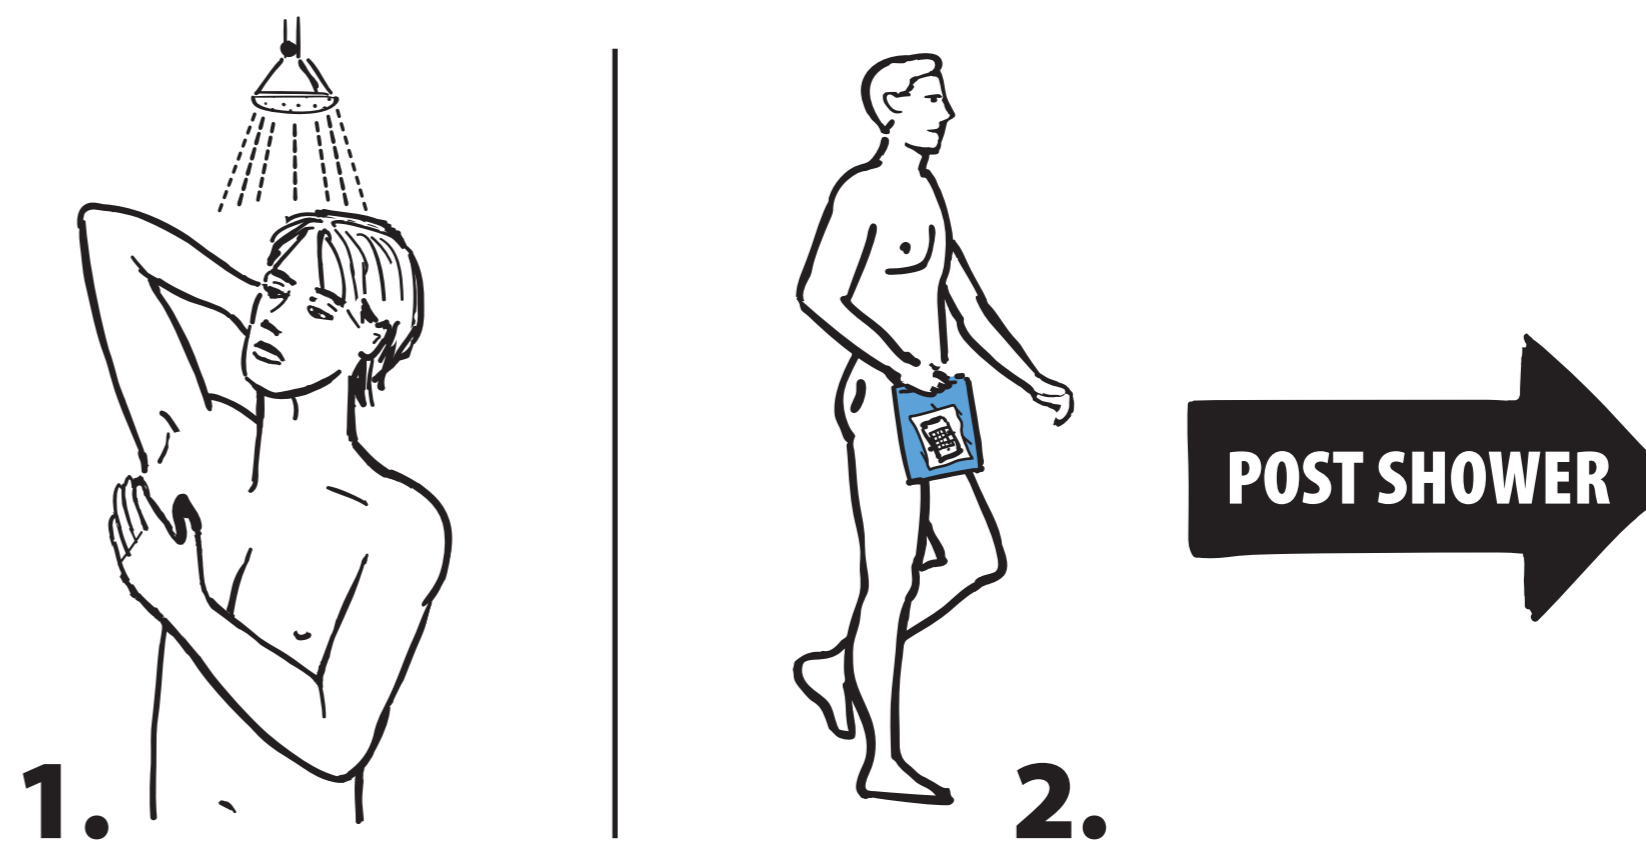

Shower-Rinse Procedure

Adults

Follow illustrated steps 1 - 2

You will have 45 seconds to rinse.

1. Rinse your hair and body very thoroughly.
2. Move into the Post-Shower area with your Blue bag #1.

Parents with an Infant or Toddler

Follow illustrated steps 1 - 3

1. Leaving infant in basket, rinse thoroughly.
2. Then thoroughly rinse yourself.
3. Move into the next section with your infant and Blue bag #1.

Parents with a Young Child

Follow illustrated steps 1 - 4

1. Rinse your child's hair and body thoroughly.
2. Then thoroughly rinse yourself.
3. Move into the next section with your child and Blue bag #1.